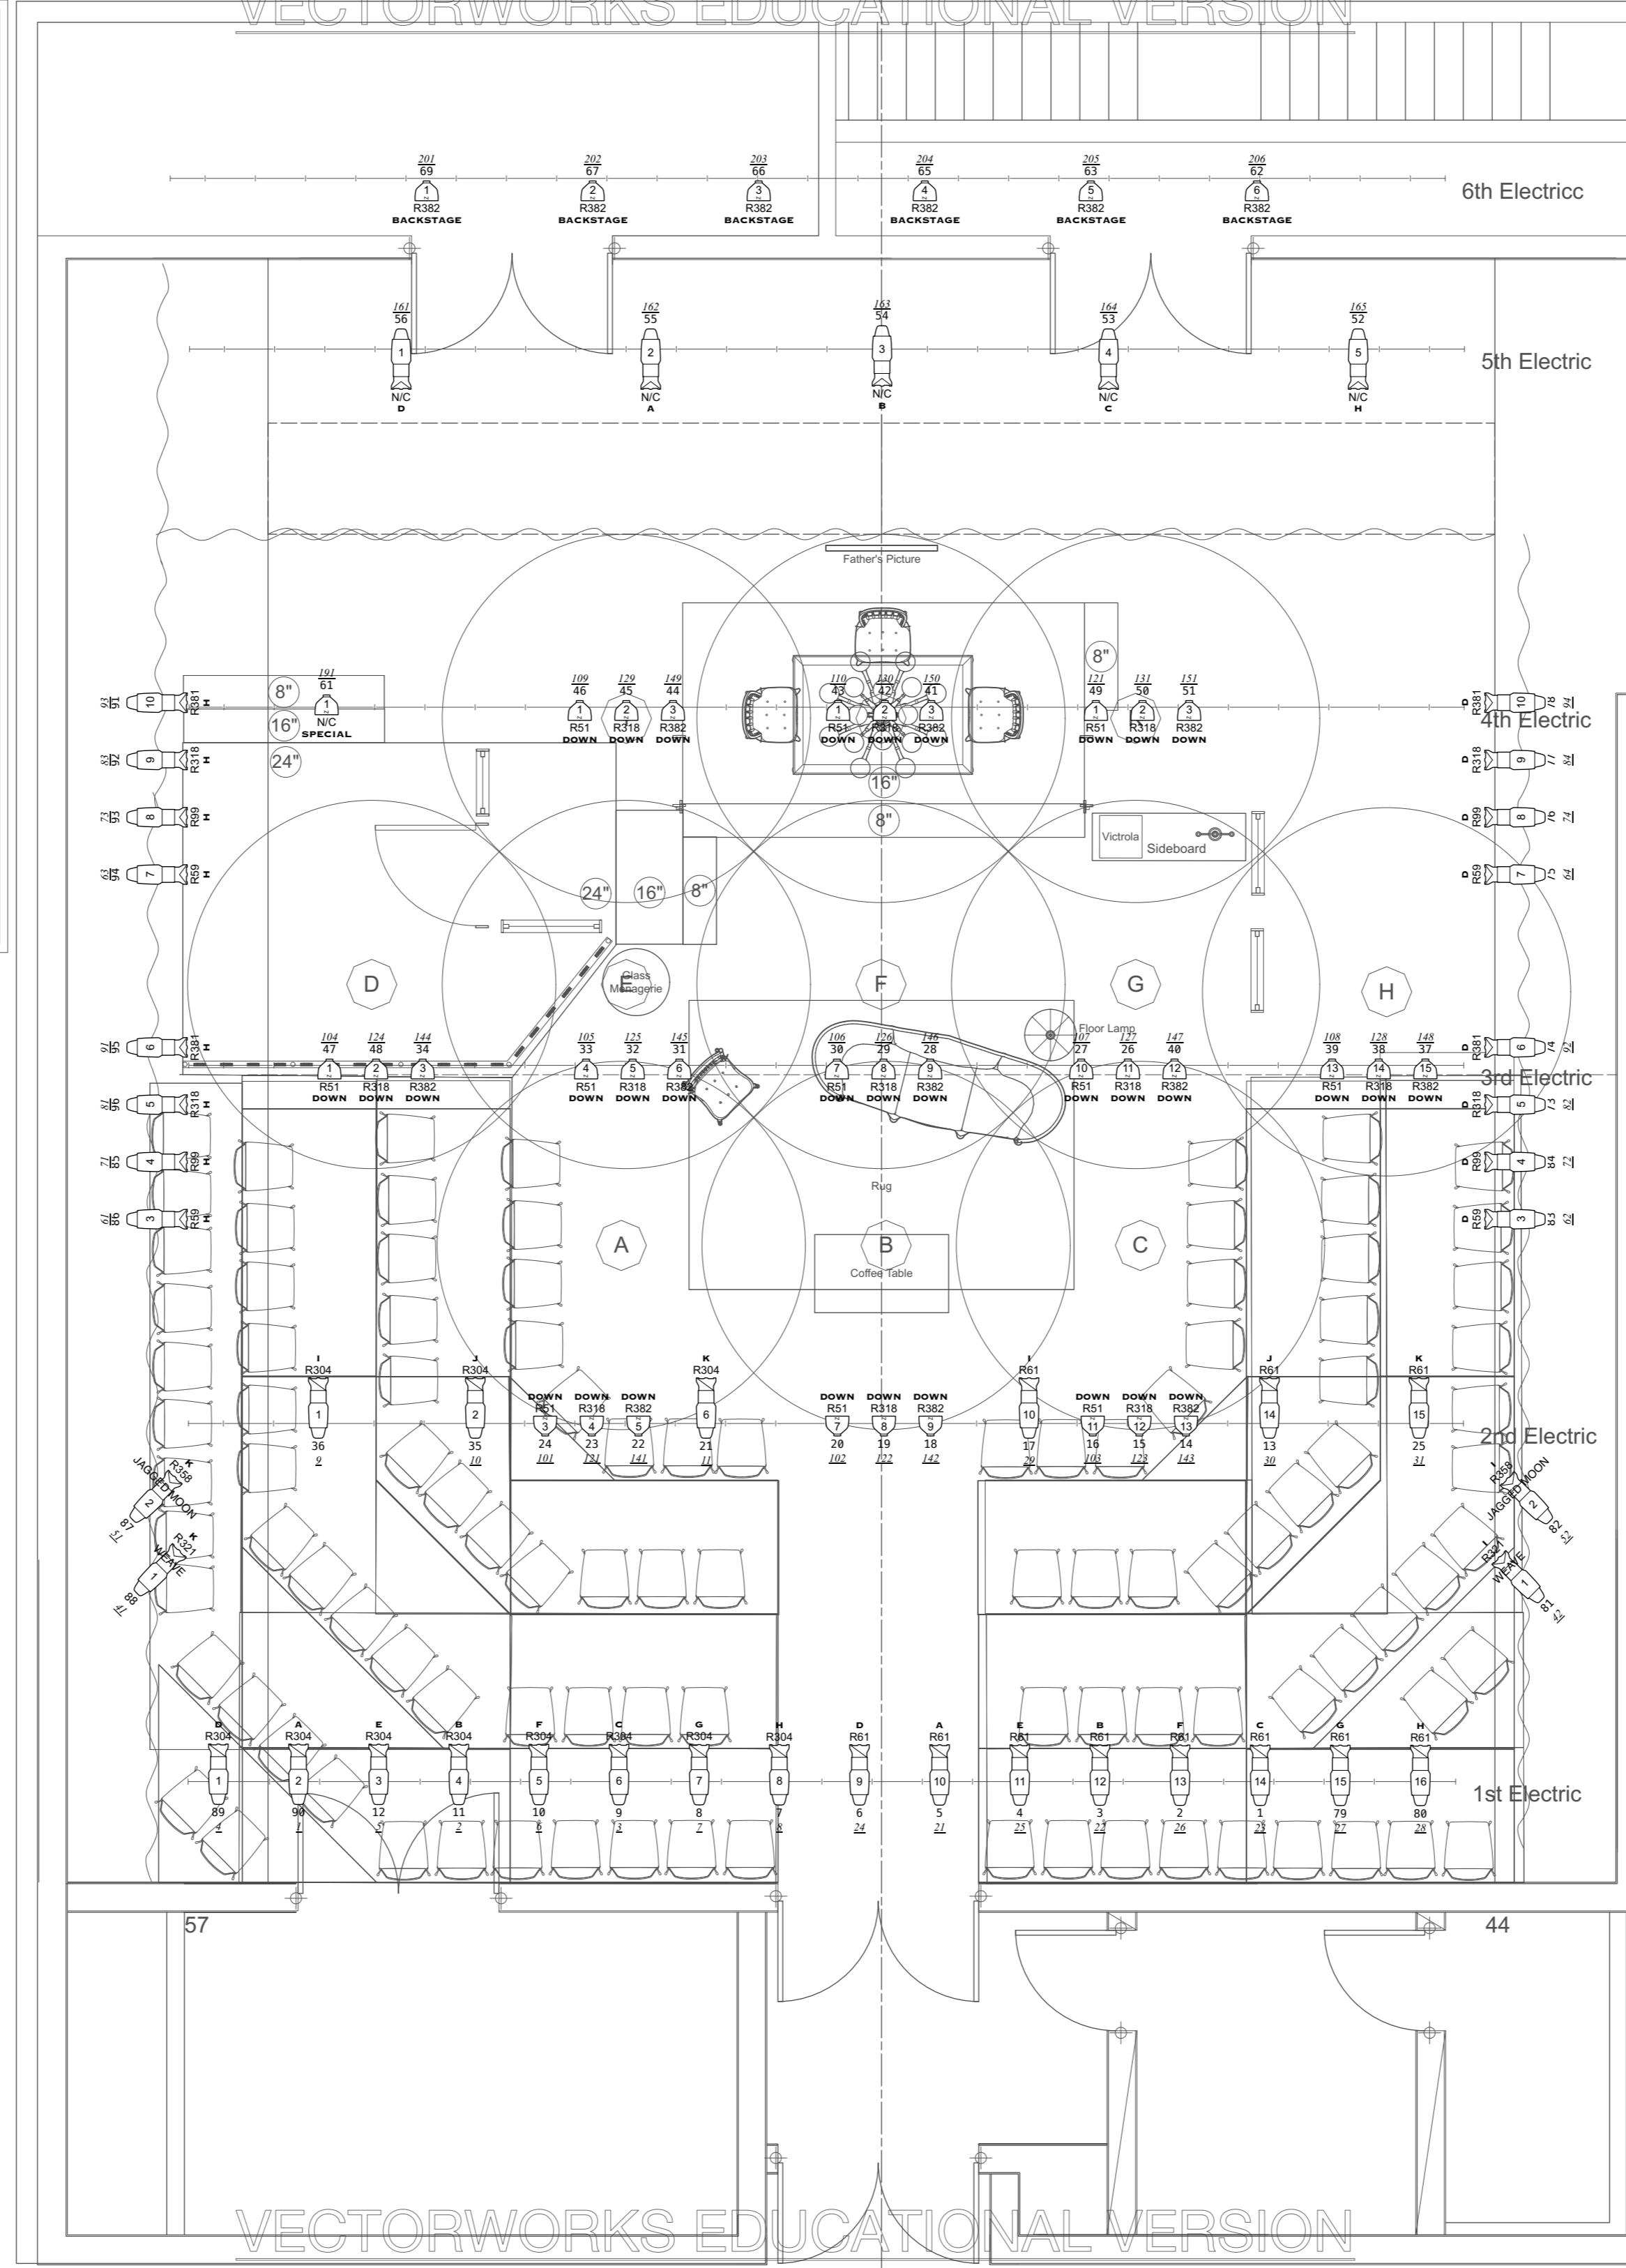

Symbol Key

Light

-  ETC Source4 26deg 22
-  ETC Source4 50deg 20
-  ETC Source4 PARNel 33

Typical

Color Summary

Color	Size	Count
R48	6.25"	4
R51	7.5"	9
R59	6.25"	4
R61	6.25"	11
R99	6.25"	4
R304	6.25"	11
R318	7.5"	9
R321	6.25"	2
R358	6.25"	2
R381	6.25"	4
R382	7.5"	15

<h2>Glass Menagerie</h2>			
Snow College Theater Arts Department Haslam Blackbox Theatre			
<h3>Lighting Plot</h3>			
Director: Milinda Weeks Set Designer: Milinda Weeks Lighting Designer: Lilli Rowan			
Approved:	Date: Nov 30, 2022	Rev. Date:	Dwg. No 1 of 1
			Scale: 1/4" = 1"